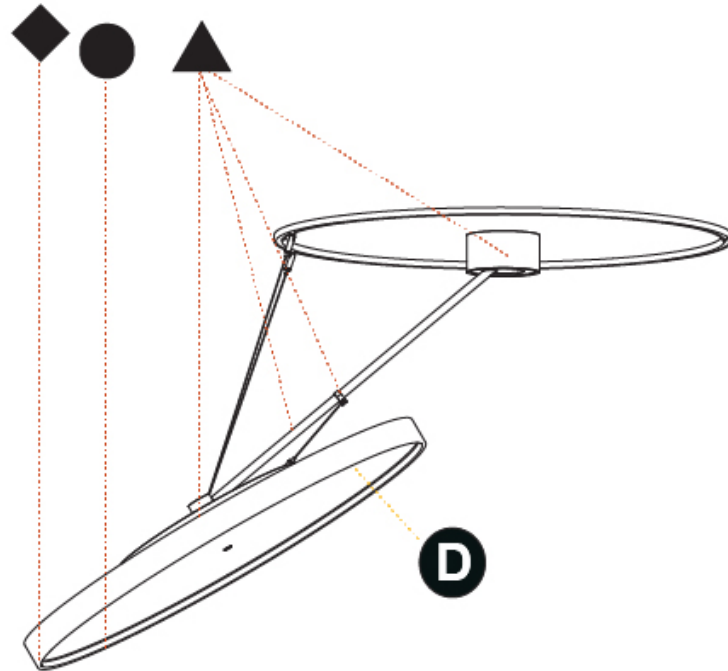

SIGN DIVA DANCER SUSPENSION

A30874-

PROJECT	_____
TYPE	_____
SPECIFIER	_____
QUANTITY	_____
DATE	_____